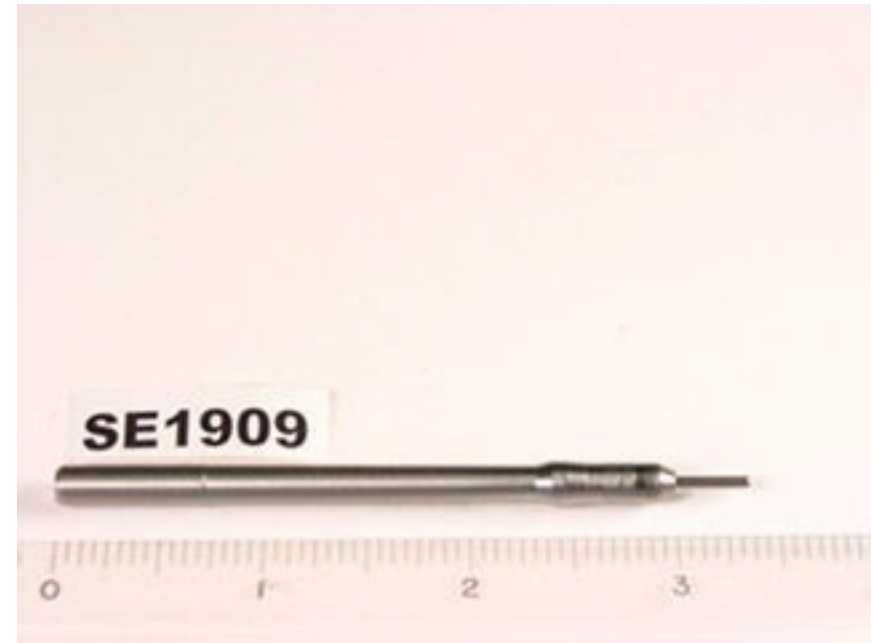

5,90€/cad.

RR00158

Pin decap. Cal. 22H & 221
(LEE SE1909)